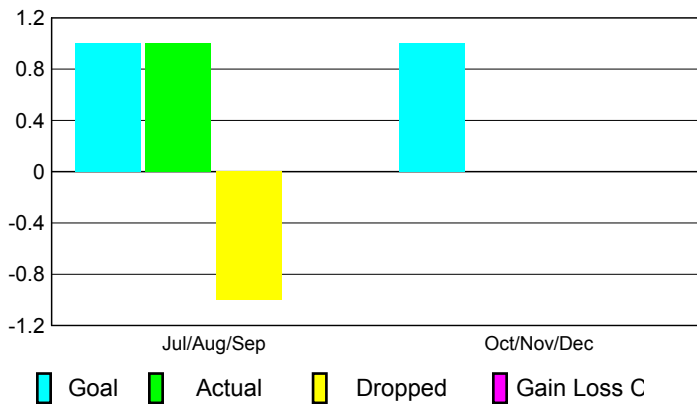

2010-2011 GMT Reports for District (or Undistricted) **District 4 A1**

GMT: **DANA M BIGGS**

Location: **CALIFORNIA**

GMT CA: **1**

CLUBS

Club Results
2010-2011

Clubs
2009-2010

Month	New Club Goal	Actual New Clubs	Actual Dropped Clubs	Gain/Loss of Clubs	Gain/Loss of Clubs
Jul/Aug/Sep	1	1	-1	0	0
Oct/Nov/Dec	1	0	0	0	0
Totals	2	1	-1	0	0

Club Results 2010-2011

Goal, New, Dropped, Gain/Loss

Comparison of Club Gain/Loss

Current Year Compared to the Previous Year

YTD Status Quo Clubs 2010-2011

Status Quo Clubs Compared to Status Quo Members

MEMBERSHIP