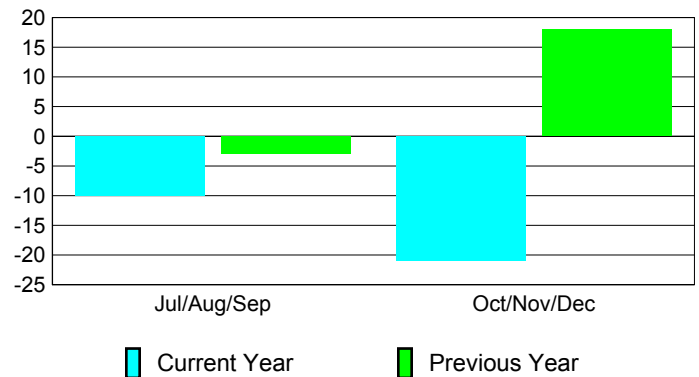

Comparison of Membership Gain/Loss

Current Year Compared to the Previous Year